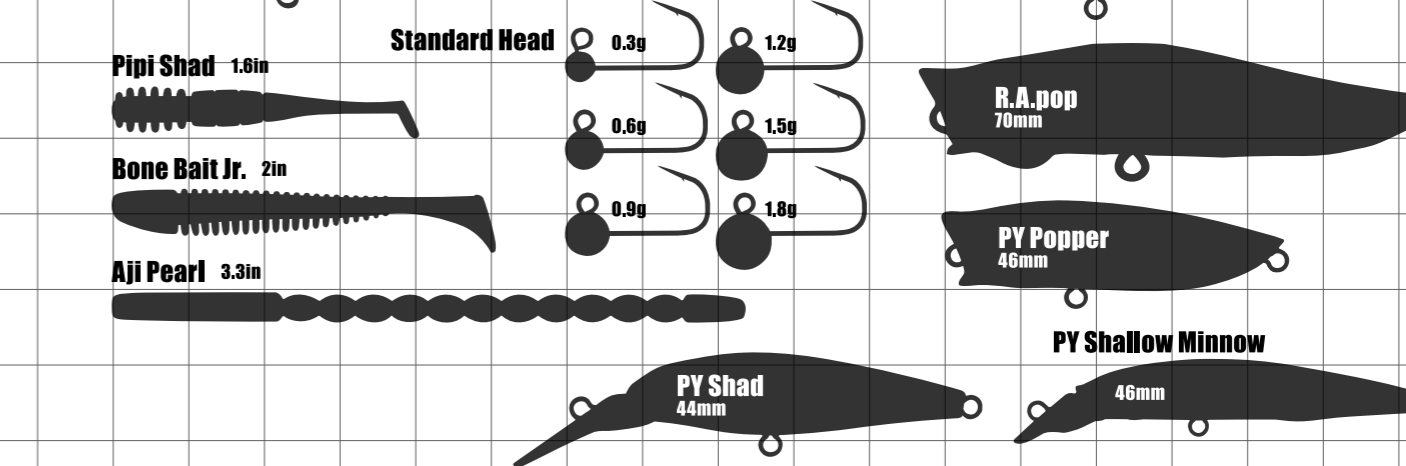

New Lures
New Rods & Freshwater Net
New Selected
New Apparel
Rods(SALT) Freshwater Net
Lures(SALT)
Lures(SALT) Actual size
Lures(SALT) Depth chart
Rods(TROUT)
Lures(TROUT)
Lures(TROUT) Actual size
Selected
Accessory
Apparel
Activity report