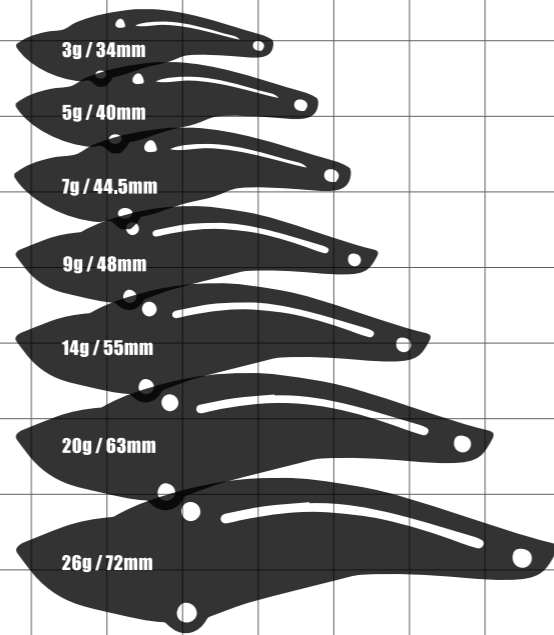

Tobisugi Daniel / Tobisugi Daniel [with Strong Hook]

TEPPAN Vib

Tobisugi Daniel Blade / Tobisugi Daniel Blade [with Strong Hook]

Metal Effect Stay Fall

Metal Effect Long Cast

Metal Effect TG

Metal Effect Bait Tune

Metal Effect Blade

Metal Effect Sagoshi Tune