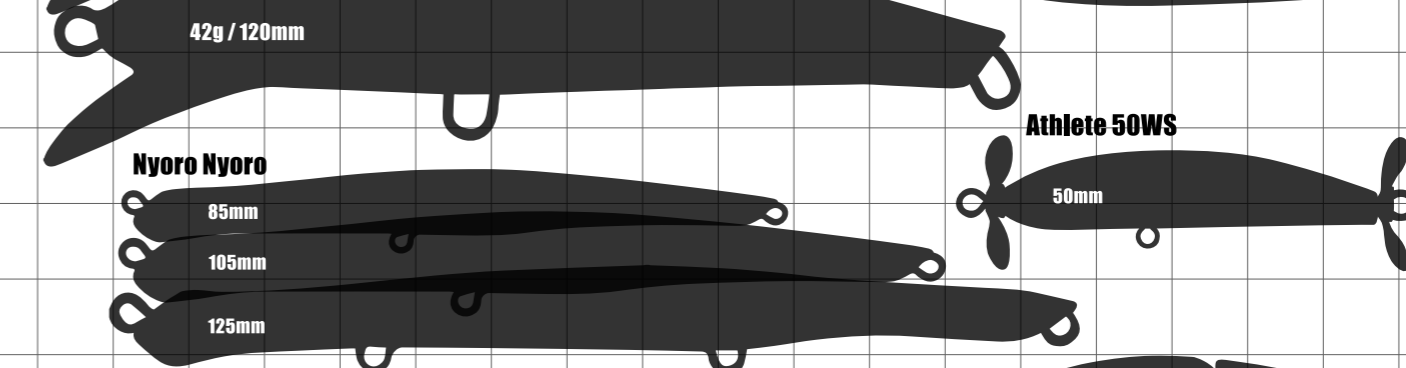

New Lures
New Rods & Freshwater Net
New Selected
New Apparel
Rods(SALT) Freshwater Net
Lures(SALT)
Lures(SALT) Actual size
Lures(SALT) Depth chart
Rods(TROUT)
Lures(TROUT)
Lures(TROUT) Actual size
Selected
Accessory
Apparel
Activity report