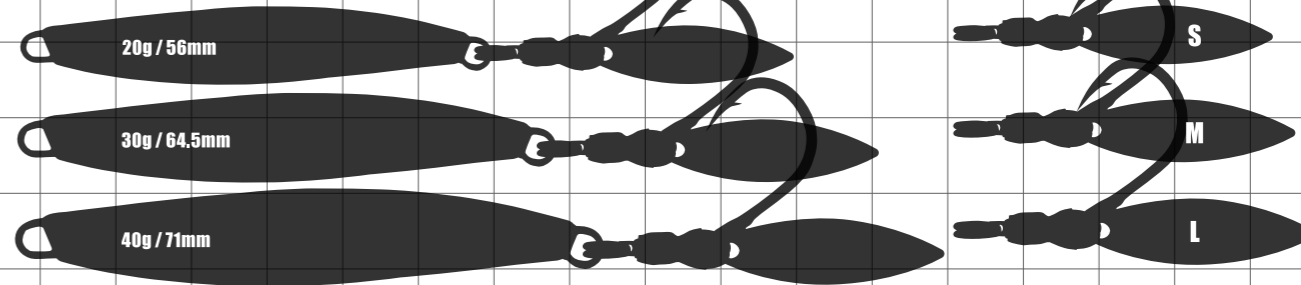

Metal Effect Blade