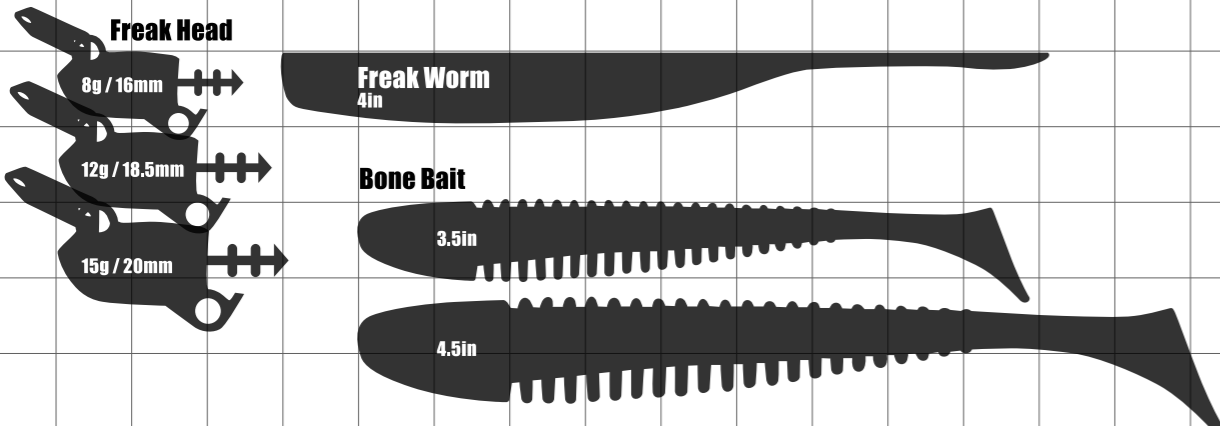

New Lures
New Rods & Freshwater Net
New Selected
New Apparel
Rods(SALT) Freshwater Net
Lures(SALT)
Lures(SALT) Actual size
Lures(SALT) Depth chart
Rods(TROUT)
Lures(TROUT)
Lures(TROUT) Actual size
Selected
Accessory
Apparel
Activity report