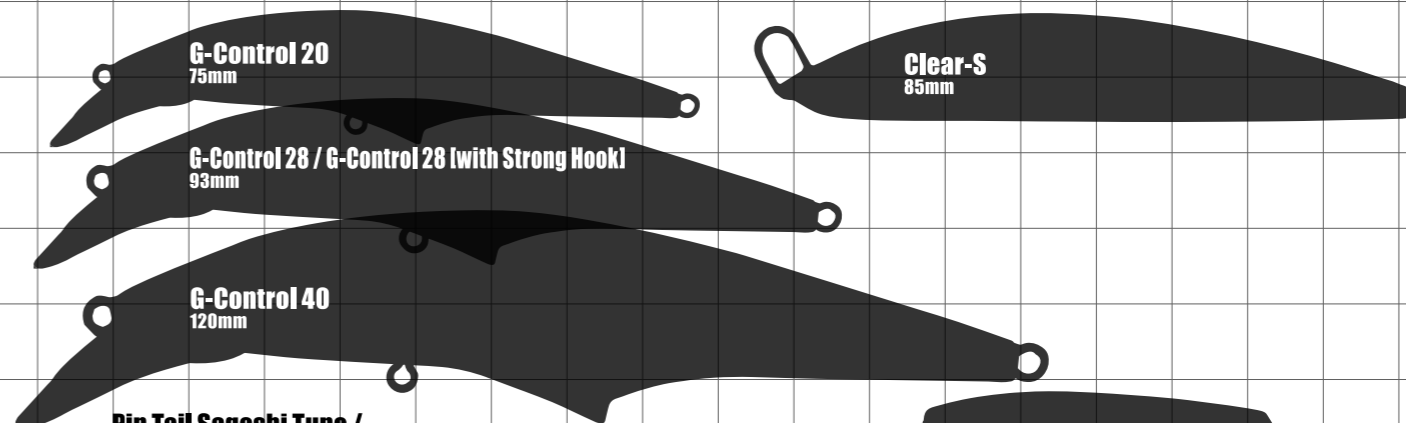

New Lures
New Rods & Freshwater Net
New Selected
New Apparel
Rods(SALT) Freshwater Net
Lures(SALT)
Lures(SALT) Actual size
Lures(SALT) Depth chart
Rods(TROUT)
Lures(TROUT)
Lures(TROUT) Actual size
Selected
Accessory
Apparel
Activity report