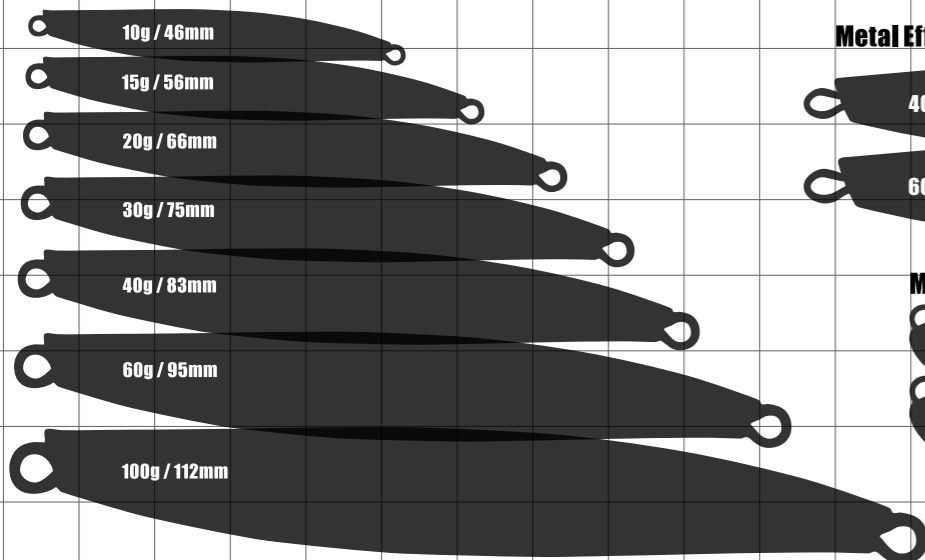

Tobisugi Daniel / Tobisugi Daniel [with Strong Hook]

TEPPAN Vib

Tobisugi Daniel Blade / Tobisugi Daniel Blade [with Strong Hook]

Metal Effect Stay Fall

Metal Effect Long Cast

Metal Effect TG

Metal Effect Bait Tune