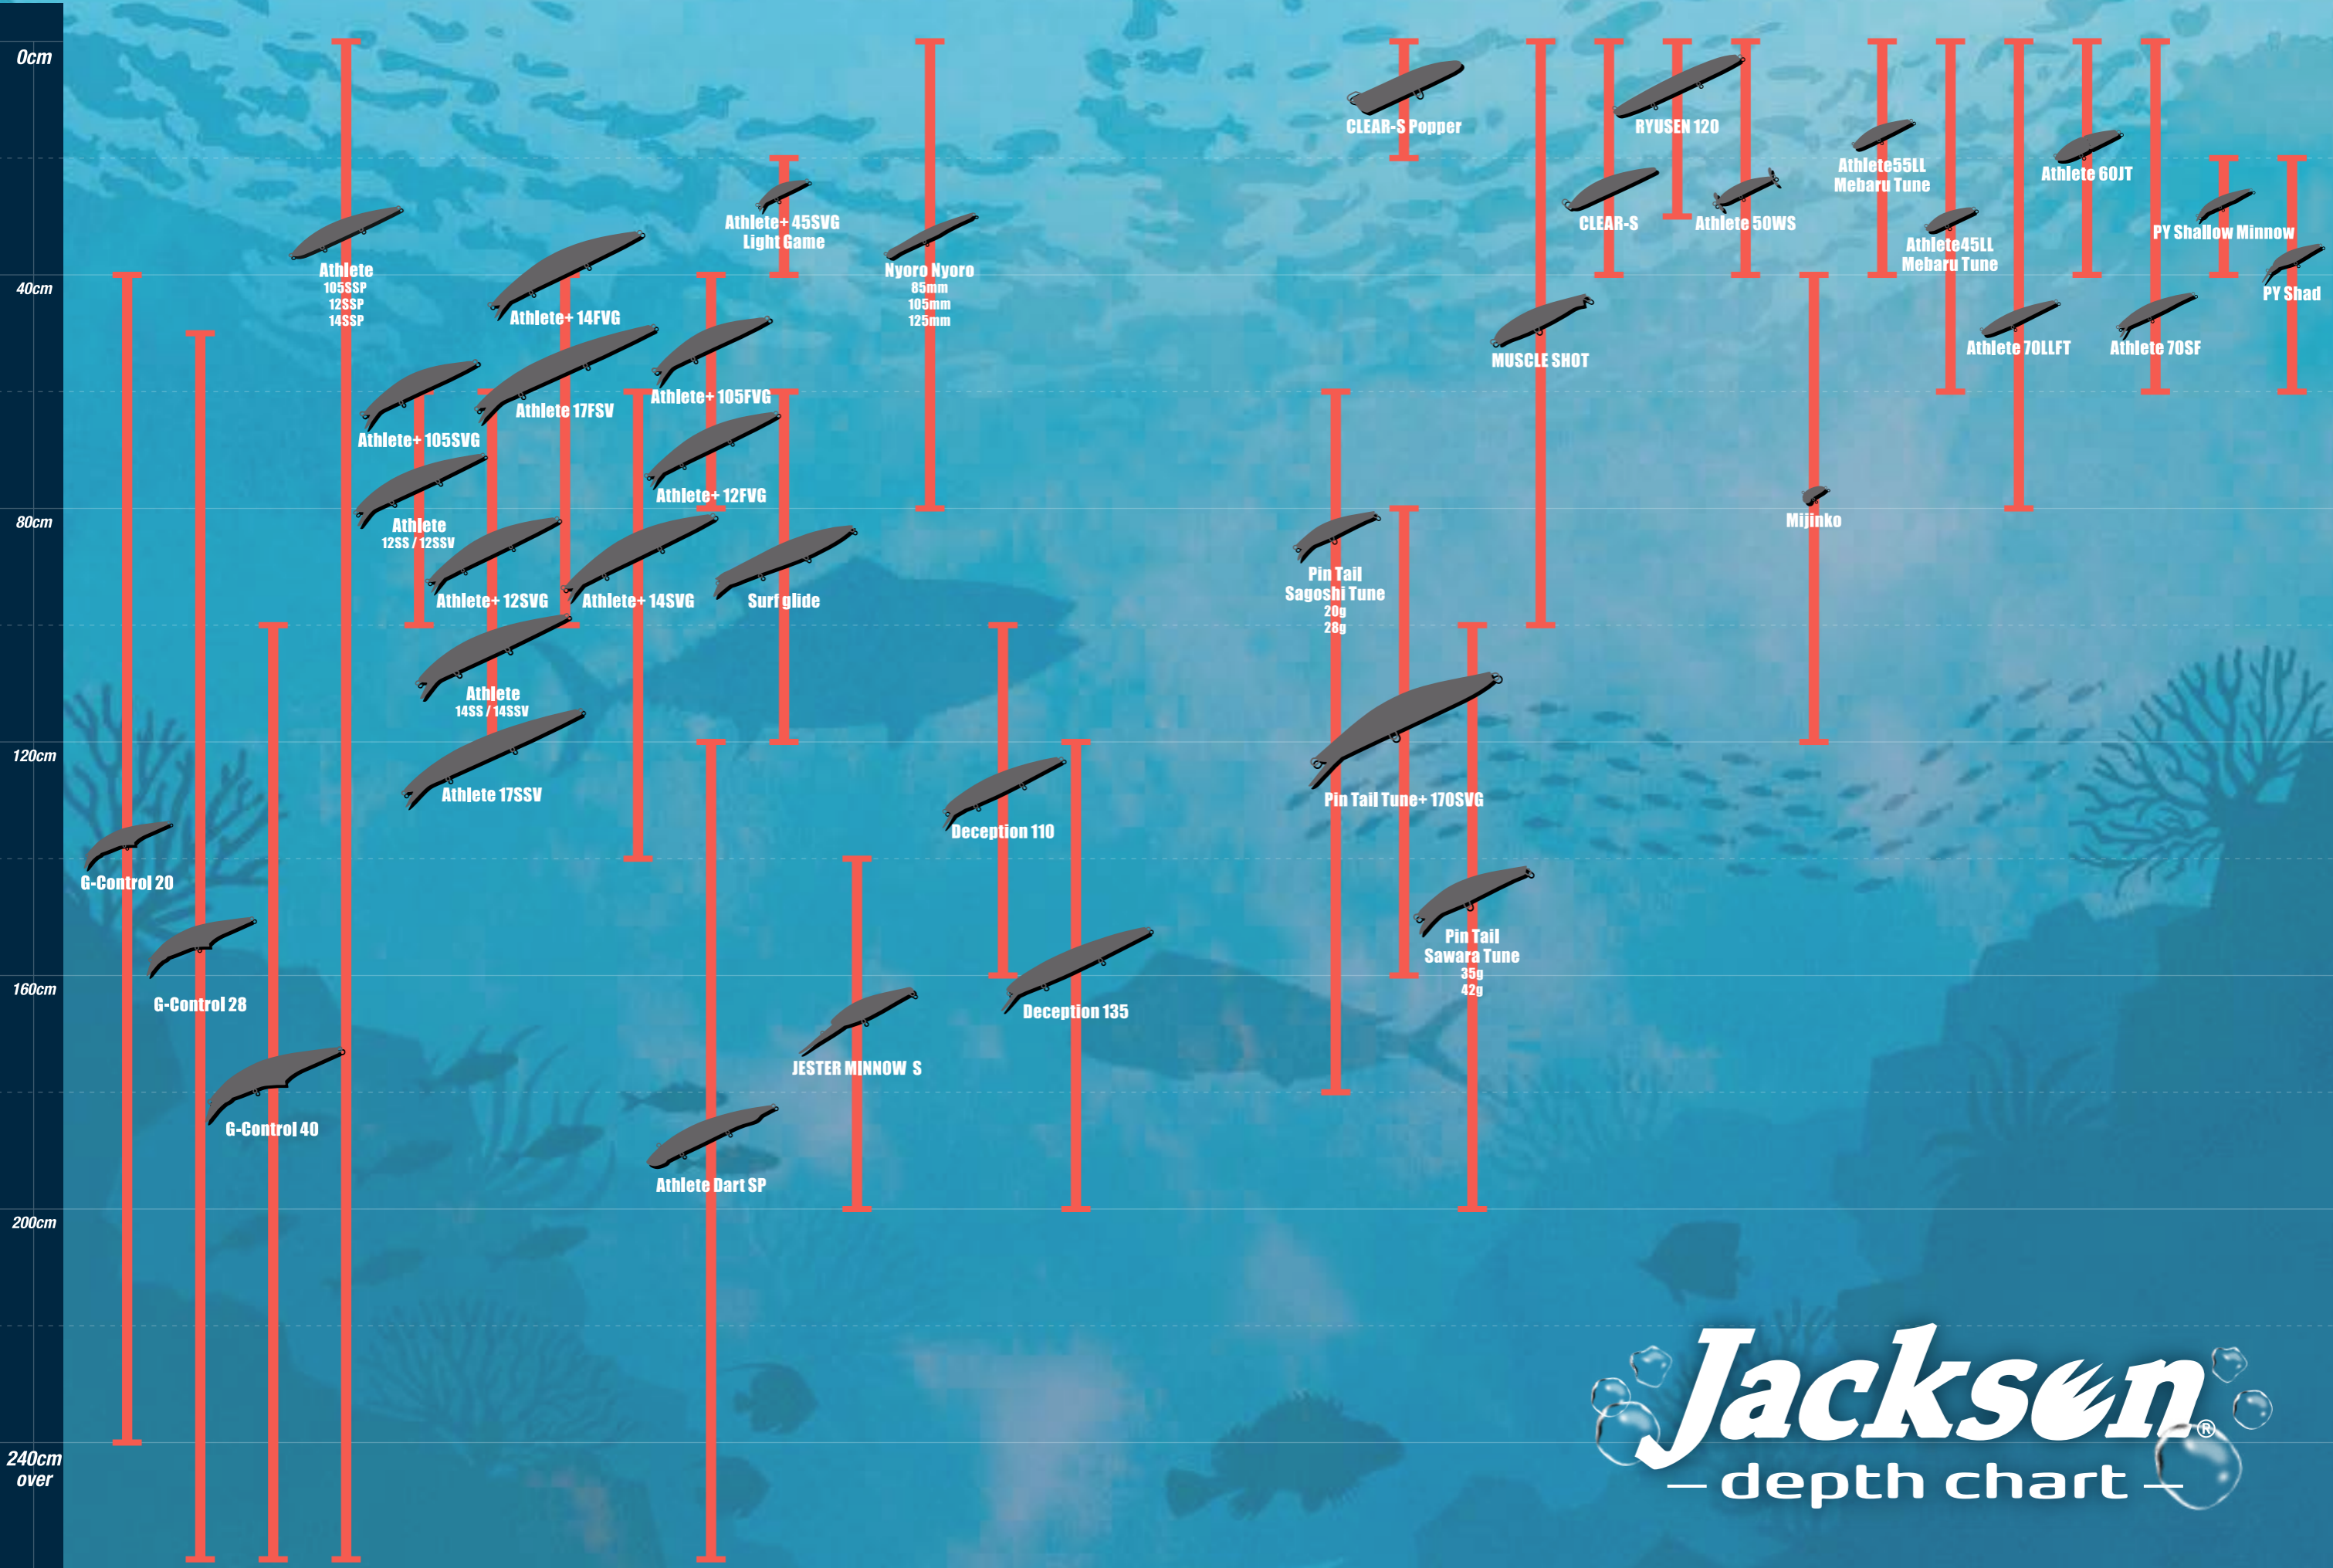

Jacksen®

— depth chart —

New Lures
New Rods & Freshwater Net
New Selected
New Apparel
Rods(SALT) Freshwater Net
Lures(SALT)
Lures(SALT) Actual size
Lures(SALT) Depth chart
Rods(FRESH)
Lures(FRESH)
Lures(FRESH) Actual size
Selected
Accessory
Apparel
Activity report