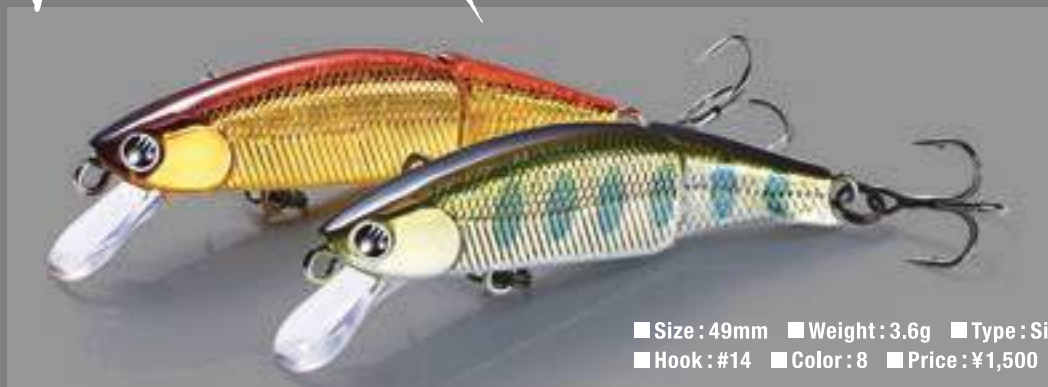

METEORA Joint 49

■ Size : 49mm ■ Weight : 3.6g ■ Type : Sinking
■ Hook : #14 ■ Color : 8 ■ Price : ¥1,500

A Jointed Minnow That Keeps Enticing Underwater

Rather than simply separating the body to create a joint, a tapered cut has been adopted that takes into account the lure's underwater posture and the range of motion of both the back and belly through its wobble & roll action. This design generates a twisted motion while significantly reducing the line tangling of the tail hook, a common issue with jointed minnows. The tail itself is equipped with a tail-end cup that actively grabs water, giving purposeful movement to what used to be a free-swinging section in conventional jointed minnows. By capturing water, the tail produces subtle fluttering on the fall and while paused, as well as quick responses to angler input. Combined with the strong flash and water displacement of its flat-sided body, this expands the lure's range of appeal even further.

 DDPA 4 511729 698806	 OTAK 4 511729 698813	 PMLM 4 511729 698820	 RYIII 4 511729 698837
 SKY 4 511729 698844	 SMSD 4 511729 698851	 YGSN 4 511729 698868	 YGWA 4 511729 698875

NEW

ばたばた MAGIC

BATABATA MAGIC

■ Size : 30mm ■ Weight : 2.5g
■ Type : Floating ■ Hook : #8
■ Color : 8 ■ Price : ¥1,400

The Enchanting Power of the Metal Lip

A super high-pitch, wide-wobbling crankbait featuring a metal lip. The powerful vibrations it generates make it stand out even in waters crowded with many lures. It swims from a dead-slow crawl to a vigorous flutter, and increasing the retrieve speed enables a zigzag action. The uncoated metal lip used in some color variations produces flashing that differs from the body's flash, providing a unique attraction effect. Maximum diving depth is approximately 2m.