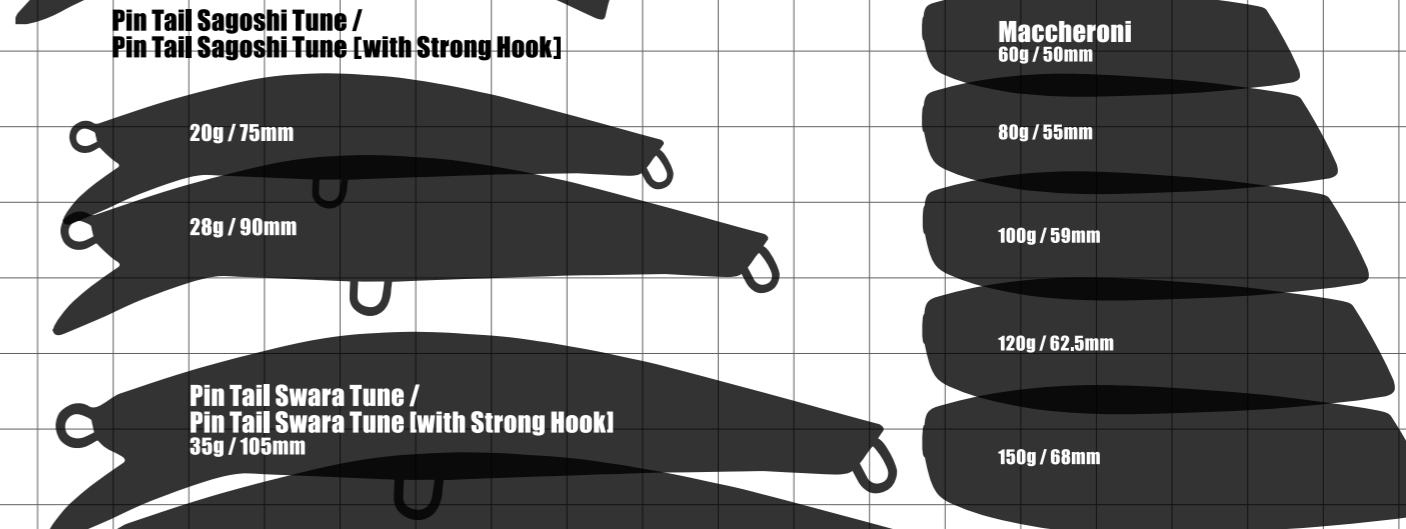

New Lures
New Rods & Freshwater Net
New Selected
New Apparel
Rods(SALT) Freshwater Net
Lures(SALT)
Lures(SALT) Actual size
Lures(SALT) Depth chart
Rods(TROUT)
Lures(TROUT)
Lures(TROUT) Actual size
Selected
Accessory
Apparel
Activity report