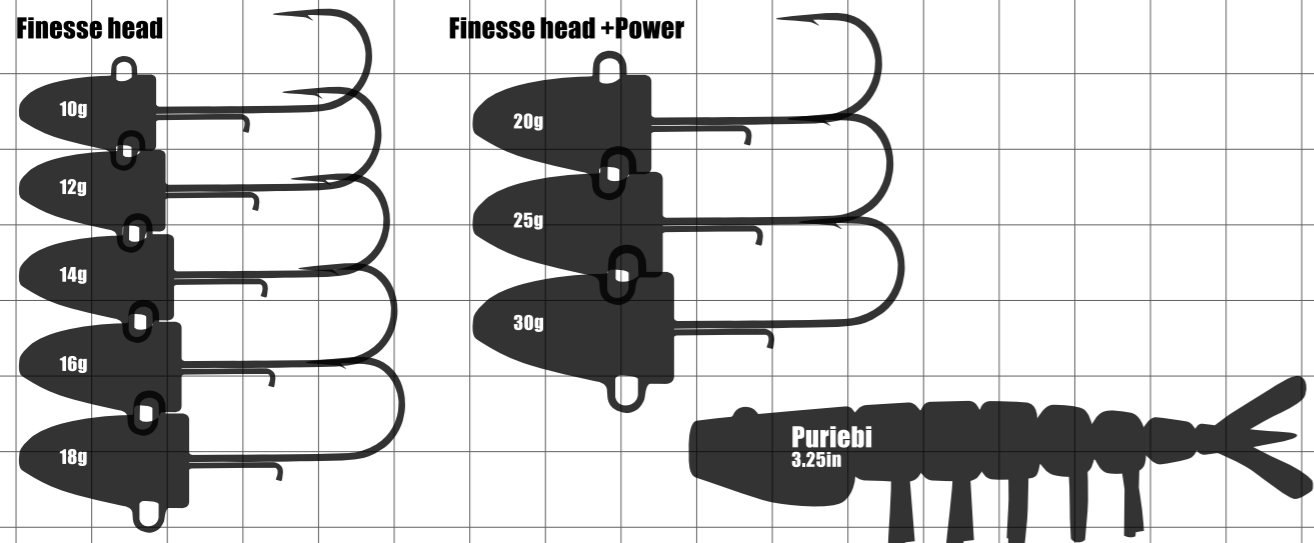

New Lures
New Rods & Freshwater Net
New Selected
New Apparel
Rods(SALT) Freshwater Net
Lures(SALT)
Lures(SALT) Actual size
Lures(SALT) Depth chart
Rods(TROUT)
Lures(TROUT)
Lures(TROUT) Actual size
Selected
Accessory
Apparel
Activity report