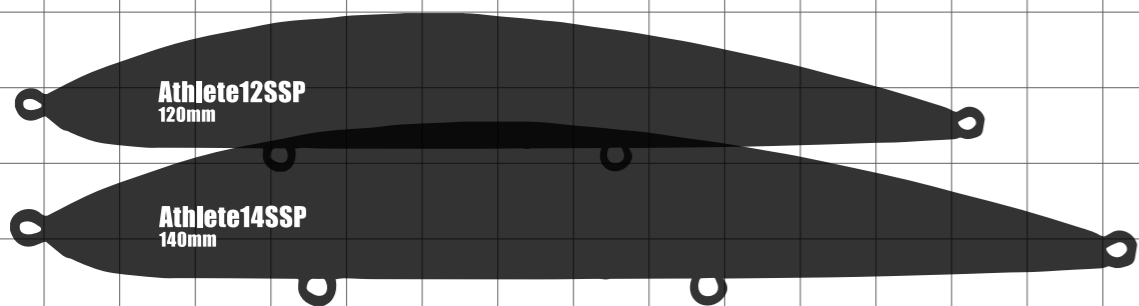

New Lures
New Rods & Freshwater Net
New Selected
New Apparel
Rods(SALT) Freshwater Net
Lures(SALT)
Lures(SALT) Actual size
Lures(SALT) Depth chart
Rods(TROUT)
Lures(TROUT)
Lures(TROUT) Actual size
Selected
Accessory
Apparel
Activity report