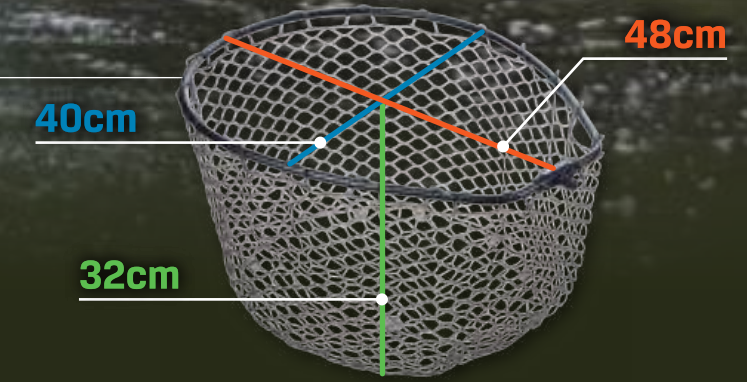

NEW RYUSEN 120

- Size : 120mm
- Weight : 12g
- Type : Floating
- Hook : #8
- Color : 6
- Price : ¥1,850

Patent registration completed
Patent No. 7032806

Patent Pending
Vortex Generator
VG applied

The eye positioned on top of the head creates a subtle, weak slalom action even at dead-slow retrieves, effectively mimicking bait-fish drifting downstream in the current. By adjusting rod position and retrieve speed, you can freely trace a depth range from just below the surface to around 30 cm.

Catch-and-release areas are becoming increasingly common, and it's not unusual to find sections holding large rainbow trout. However, standard stream nets are often too small, and carrying a long-shafted large net can be cumbersome. The C&R NET solves these problems with a large rubber net paired with a short shaft, allowing anglers to carry it as easily as a regular stream net while safely landing monster-sized fish without causing injury. By switching to the included long shaft, it transforms into a 2-way net suitable for managed fishing ponds as well.

IBL OLV SBG

Place rods at 35 degrees with 350g weight statically and vertically.

*The image is reference only. The repulsive force of rods are not expressed, actual feeling at a fight with fish may be different.

FRAME SPEC

- FRAME SIZE 48cm*40cm
- FRAME THICKNESS 10mm
- NET DEPTH 32cm

SHAFT SPEC

- SHORT SHAFT SIZE 21cm
- LONG SHAFT SIZE 61.5cm

- New Lures
- New Rods & Freshwater Net
- New Selected
- New Apparel
- Rods(SALT) Freshwater Net
- Lures(SALT)
- Lures(SALT) Actual size
- Lures(SALT) Depth chart
- Rods(FRESH)
- Lures(FRESH)
- Lures(FRESH) Actual size
- Selected
- Accessory
- Apparel
- Activity report