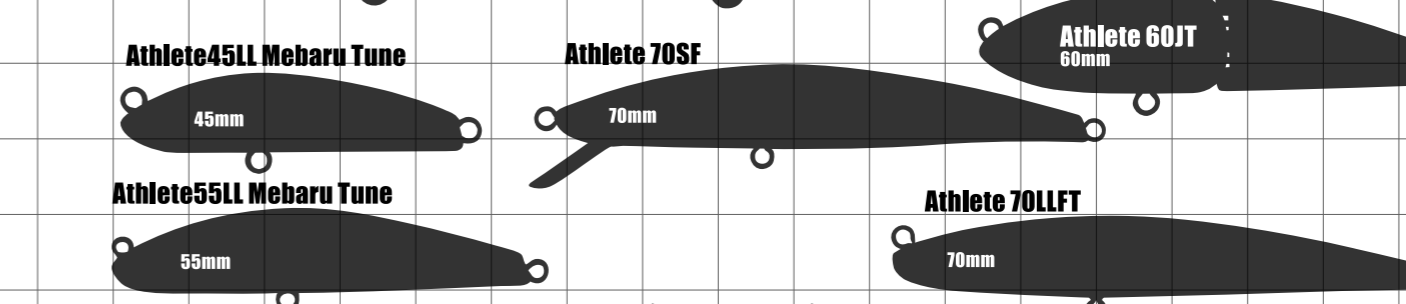

New Lures
New Rods & Freshwater Net
New Selected
New Apparel
Rods(SALT) Freshwater Net
Lures(SALT)
Lures(SALT) Actual size
Lures(SALT) Depth chart
Rods(TROUT)
Lures(TROUT)
Lures(TROUT) Actual size
Selected
Accessory
Apparel
Activity report