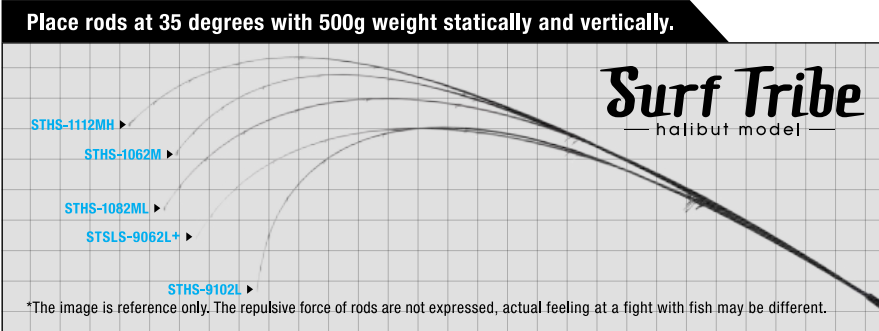

Length (cm / ft)	Power	Lure Weight	Line	Action	Self Weight	Collapsed Size	Piece	Tip Diameter
322cm / 10ft6in	Medium	10-45g	PE #0.8-2	Fast	199g	164cm	2	1.8mm

Carbon Fiber: 98% Glassfiber: 2%, Epoxy resin Price: ¥31,500

STHS-1112MH Long dynamo

This long-range model is designed for situations where overwhelming casting distance is essential, such as shallow surf zones or strong wind conditions. The 11.1 ft blank, built with 40-ton carbon, balances flexibility with repulsive power, allowing you to deliver lures to fish holding far offshore. It handles 30-40g plugs and vibrations with ease, and can also accommodate metal jigs up to 60g. With the power to target large flatfish, trophy seabass, and even bluefish, this rod brings a wide range of big-game species within reach. Despite its length, it offers surprisingly crisp and agile handling, achieving casting distances that push the limits of surf fishing.

Length (cm / ft)	Power	Lure Weight	Line	Action	Self Weight	Collapsed Size	Piece	Tip Diameter
333cm / 11ft1in	Medium Heavy	12-60g	PE #0.8-2	Fast	212g	170cm	2	1.8mm

Carbon Fiber: 98% Glassfiber: 2%, Epoxy resin Price: ¥32,500

STLS-9062L+ Only

Uses aluminum parts that combine the design and functionality. EVA hood parts that support jig operation.